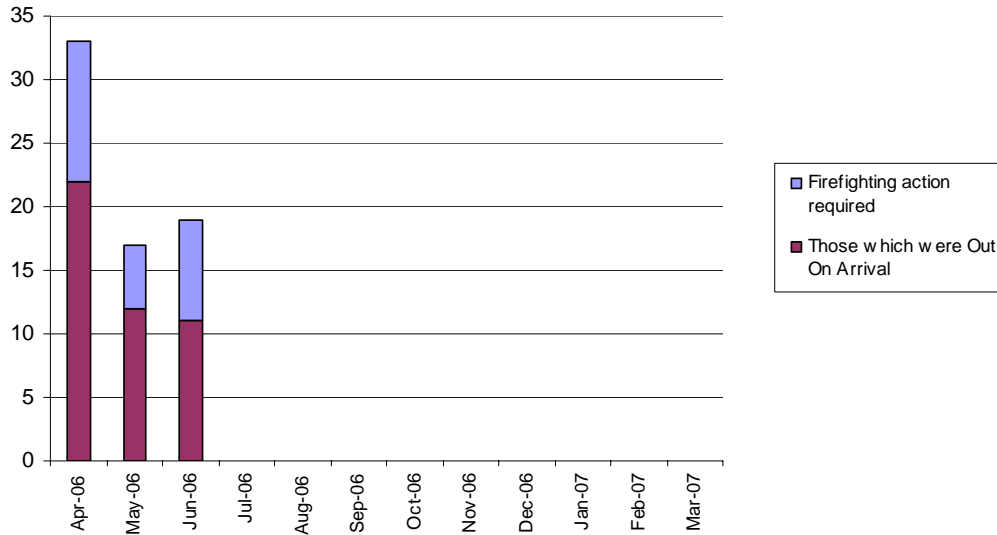

Local Indicator Report

Further analysis behind BVPI 142(iii)

Accidental Dwelling Fires Out On Arrival

2006/07	Number of Accidental Dwelling Fires	Firefighting action required	Those which were Out On Arrival	% Out On Arrival
April 06	33	11	22	67%
May 06	17	5	12	71%
June 06	19	8	11	58%
July 06				
August 06				
September 06				
October 06				
November 06				
December 06				
January 07				
February 07				
March 07				