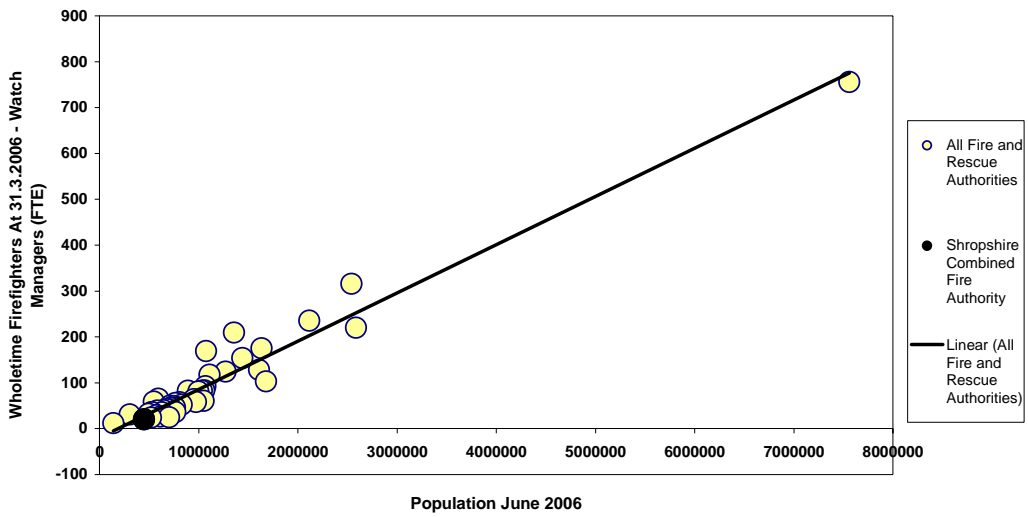

Station Managers

Nationally
Number of Station Managers increases as population increases

Shropshire
The number of Station Managers in Shropshire is below the trend line

Watch Managers

Nationally

Number of Watch Managers increases as population increases

Shropshire

The number of Watch Managers in Shropshire is below the trend line

Crew Managers

Nationally

Number of Crew Managers increases as population increases

Shropshire

The number of Crew Managers in Shropshire is on the trend line