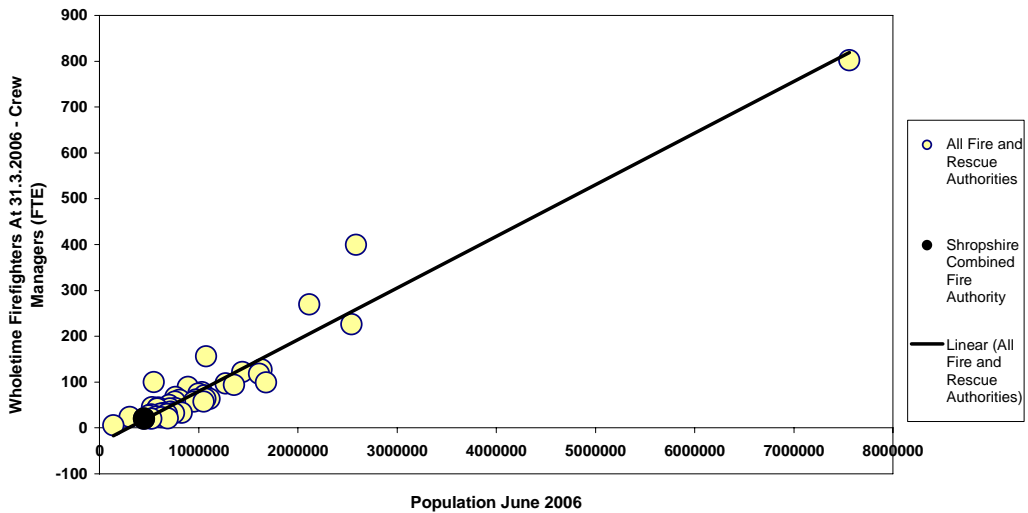

Station Managers

Nationally
Number of Station Managers increases as population increases

Shropshire
The number of Station Managers in Shropshire is below the trend line

Watch Managers

Nationally

Number of Watch Managers increases as population increases

Shropshire

The number of Watch Managers in Shropshire is below the trend line

Crew Managers

Nationally

Number of Crew Managers increases as population increases

Shropshire

The number of Crew Managers in Shropshire is on the trend line