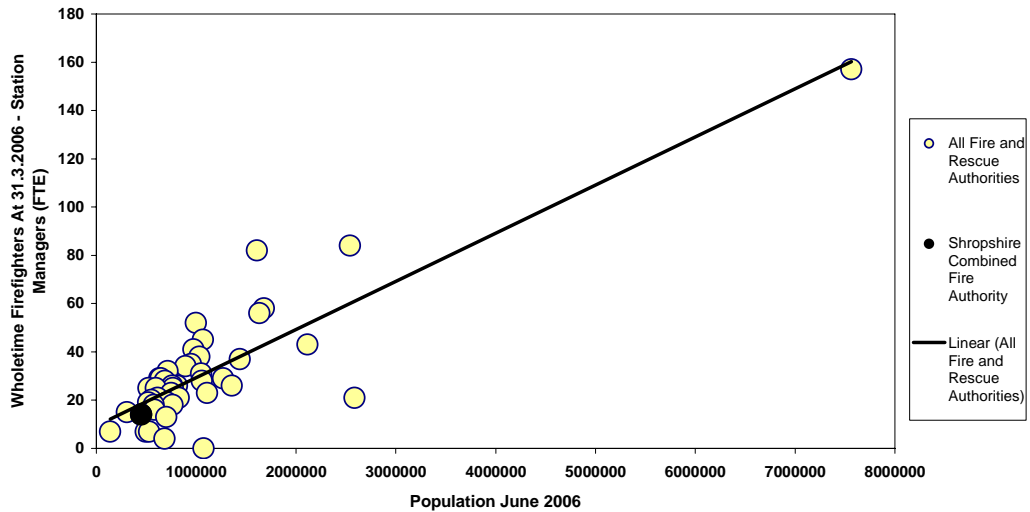

Wholetime Employees

Brigade Managers

Nationally
 Number of Brigade Managers increases as population increases

Shropshire
 The number of Brigade Managers in Shropshire is on the trend line

Area Managers

Nationally
 Number of Area Managers increases as population increases

Shropshire
 The number of Area Managers in Shropshire (4) is above the trend line

Group Managers

Nationally
Number of Group Managers increases as population increases

Shropshire
The number of Group Managers in Shropshire is below the trend line

Station Managers

Nationally
Number of Station Managers increases as population increases

Shropshire
The number of Station Managers in Shropshire is below the trend line

Watch Managers

Nationally

Number of Watch Managers increases as population increases